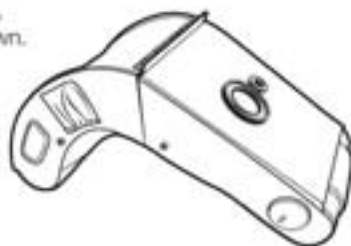

- 3** Insert pin into closure. Pull and attach the flap to hide the pin and closure.

- 4** Carefully turn chair over.

- 2** Unfold and set the unit on the ground. The seating area should be facing down.