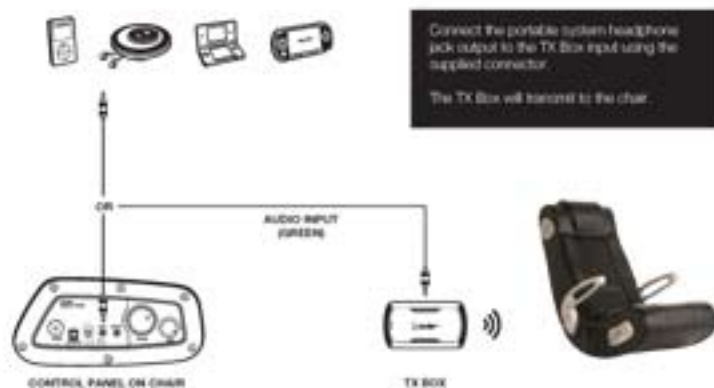

- 5** Attach pedestal (optional)
SEE DETAILED INSTRUCTIONS

6 Attach arms (optional)
SEE OPTIONAL INSTRUCTIONS

7 Plug in the power adaptor to power outlet, then to the power pack on the control panel.

Having trouble setting up your XRockers?

Connections Guide • GAME SYSTEMS

• Xbox™ • Xbox360™ • Playstation2™ • GameCube™

Connections Guide • PORTABLE DEVICES

• MP3 • CD-DVD • GAMES • PSP™

Connections Guide • HOME THEATER

• TV • DVD • VCR • SATELLITE • RECEIVER

Connections Guide • MULTI-USER SYSTEM

APPLICABLE TO ALL SYSTEMS

HOME THEATER • GAME SYSTEMS • PORTABLE DEVICES