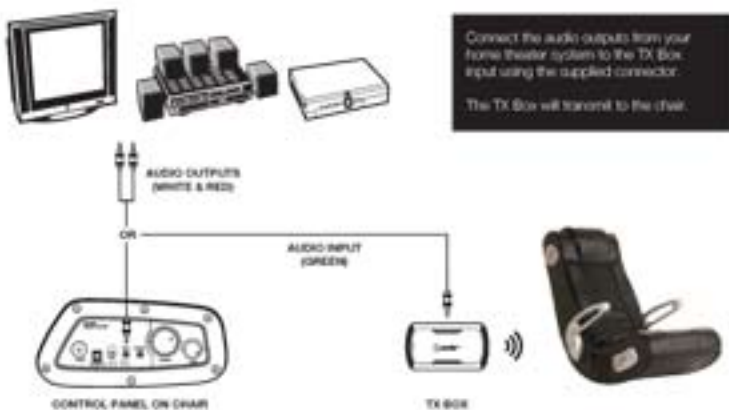

- 5** Attach pedestal (optional)
SEE DETAILED INSTRUCTIONS

6 Attach arms (optional)
SEE OPTIONAL INSTRUCTIONS

7 Plug in the power adaptor to power outlet, then to the power pack on the control panel.

Having trouble setting up your XRockers?

Connections Guide • GAME SYSTEMS

• Xbox™ • Xbox360™ • Playstation2™ • GameCube™

Connections Guide • PORTABLE DEVICES

• MP3 • CD-DVD • GAMES • PSP™

Connections Guide • HOME THEATER

• TV • DVD • VCR • SATELLITE • RECEIVER

Connections Guide • MULTI-USER SYSTEM

APPLICABLE TO ALL SYSTEMS

HOME THEATER • GAME SYSTEMS • PORTABLE DEVICES