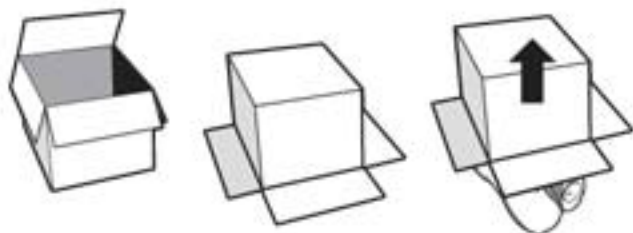

X *ROCKER*
don't just sit there. start rocking!

V *ROCKER*
don't just sit there. start rocking!

QUICK START

- 1** Open the box by the top. Turn the box over and slide the box up off of the unit.*

* Do not let the unit fall out • Do not grab sides, which may lead to accidental speaker damage.

- 3** Insert pin into closure. Pull and attach the flap to hide the pin and closure.

- 4** Carefully turn chair over.

- 2** Unfold and set the unit on the ground. The seating area should be facing down.