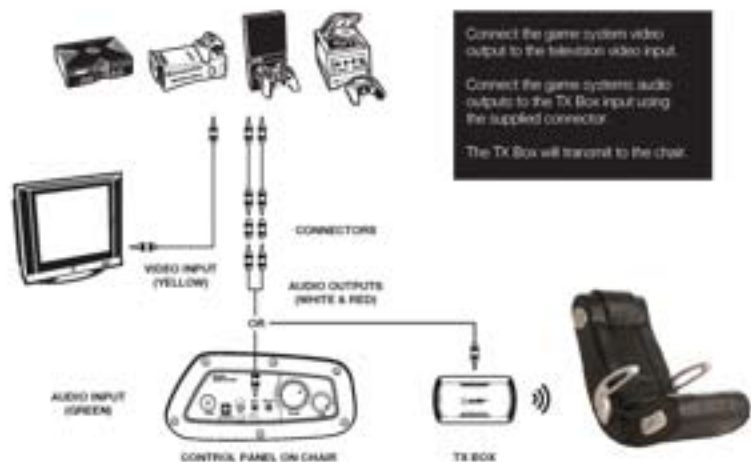

Connections Guide • GAME SYSTEMS

• Xbox™ • Xbox360™ • Playstation2™ • GameCube™