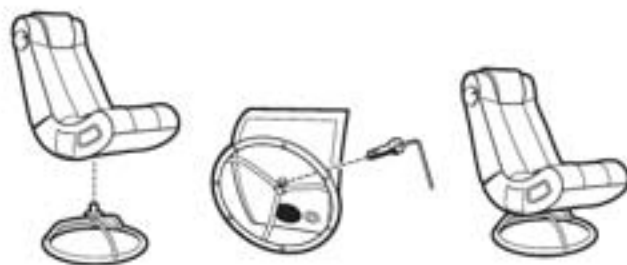

1. **5** Attach pedestal (optional)
   SEE DETAILED INSTRUCTIONS