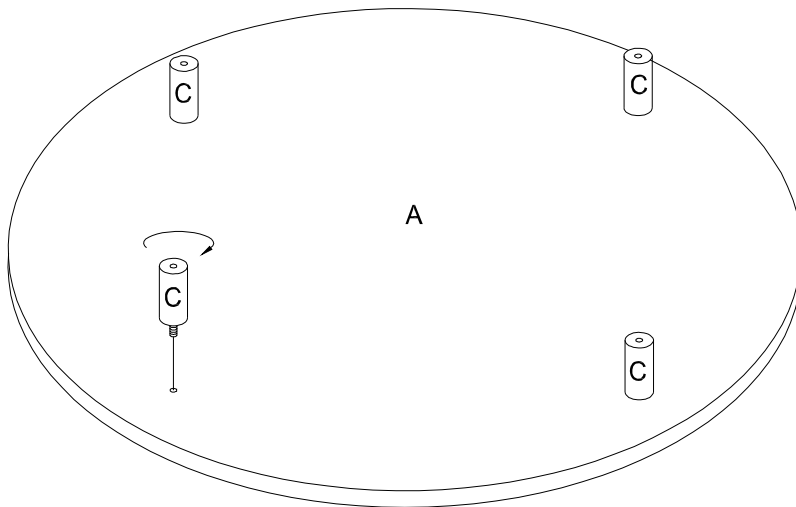

Assembly Instructions

ITEM Number: RST01-ESP

SKU:GBF533-1

Product Name: CLASSIC PLAYTIME ROUND STORAGE TABLE

PRE-ASSEMBLY PREPARATION:

- Please make sure that all parts and hardware that are listed below are present before beginning assembly.
- Two people are needed to assemble this product.
- Assembly time: 12 minutes.
- **WARNING:KEEP ALL SMALL PARTS INCLUDED IN THIS PACKAGING AWAY FROM CHILDREN.**
- Do not let children play in or around the unit due to possible risk of finger entrapment.

Panel and Fittings Identification:

NO.	PARTS	Q'TY
A		1pc
B		1PC
C		4PCS
D		1PC
E		1PC

NO.	PARTS	Q'TY
1		4PCS
2		4PCS
3		4PCS
4		4PCS
5		1PC

Step By Step Assembly Instructions:

STEP:1

STEP:2

Step By Step Assembly Instructions:

STEP: 3

Step By Step Assembly Instructions:

STEP: 4