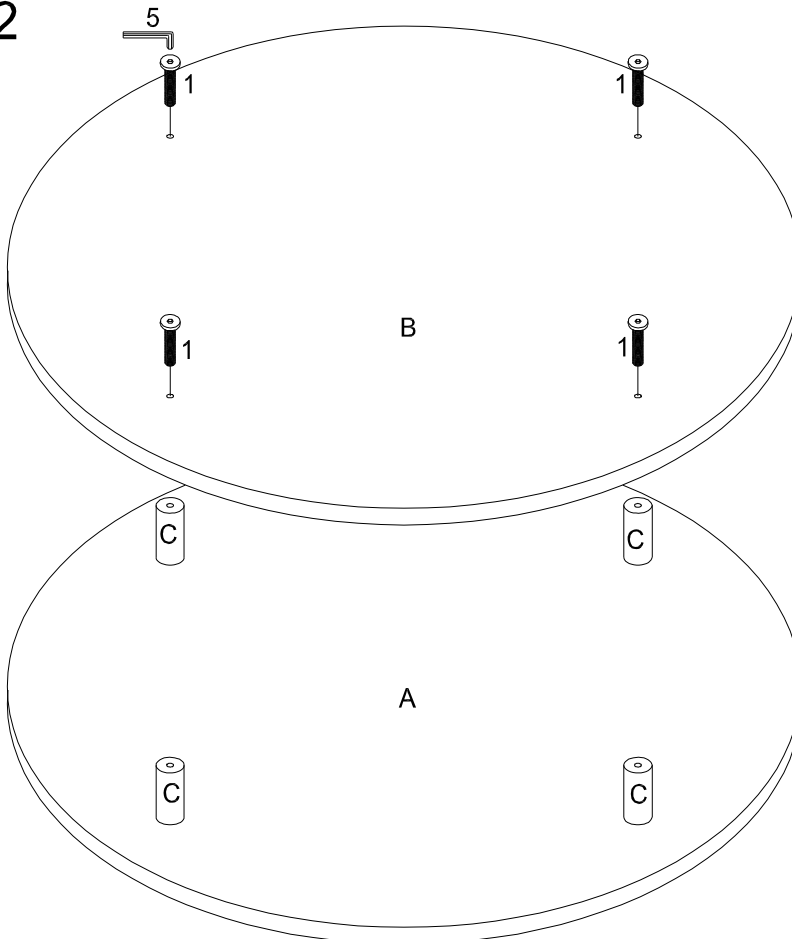

Assembly Instructions

ITEM Number: RST01-ESP

SKU:GBF533-1

Product Name: CLASSIC PLAYTIME ROUND STORAGE TABLE

PRE-ASSEMBLY PREPARATION:

- Please make sure that all parts and hardware that are listed below are present before beginning assembly.
- Two people are needed to assemble this product.
- Assembly time: 12 minutes.
- **WARNING:KEEP ALL SMALL PARTS INCLUDED IN THIS PACKAGING AWAY FROM CHILDREN.**
- Do not let children play in or around the unit due to possible risk of finger entrapment.

Panel and Fittings Identification:

NO.	PARTS	Q'TY
A		1pc
B		1PC
C		4PCS
D		1PC
E		1PC

NO.	PARTS	Q'TY
1		4PCS
2		4PCS
3		4PCS
4		4PCS
5		1PC

Step By Step Assembly Instructions:

STEP:1

STEP:2

Step By Step Assembly Instructions:

STEP: 3

Step By Step Assembly Instructions:

STEP: 4