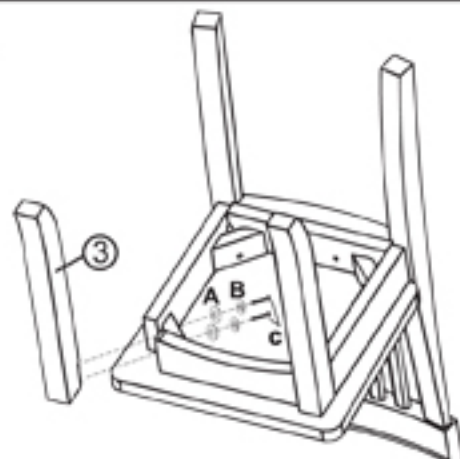

6 x 40 mm,
x 8 pcs

D. Long Hex Bolt

6 x 75 mm,
x 2 pcs

Allen Wrench

x 1 pc

Step 1

Step 2

Step 3

Step 4

Complete

CAUTION: Adult assembly required.
Hardware contains small screws with sharp points. Keep unassembled parts out of the reach of small children.

USE AND MAINTENANCE:

-Use on level surfaces only
-Please check assembly at regular intervals, and periodically tighten hardware if necessary.
If maintenance is not carried out the product could overturn or fall.