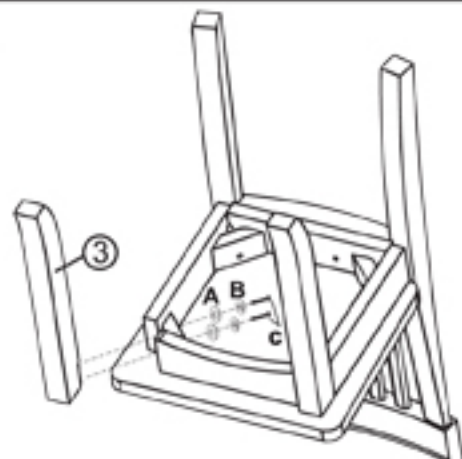

6 x 40 mm,
x 8 pcs

D. Long Hex Bolt

6 x 75 mm,
x 2 pcs

Allen Wrench

x 1 pc

Step 1

Step 2

Step 3

Step 4

Complete

CAUTION: Adult assembly required.
Hardware contains small screws with sharp points. Keep unassembled parts out of the reach of small children.

USE AND MAINTENANCE:

-Use on level surfaces only
-Please check assembly at regular intervals, and periodically tighten hardware if necessary.
If maintenance is not carried out the product could overturn or fall.