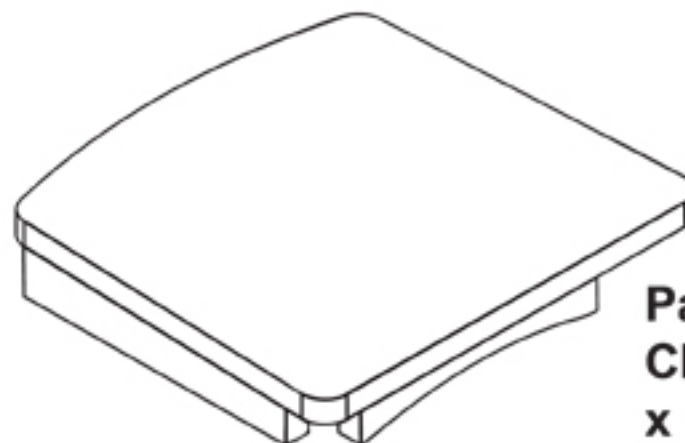

Avalon Chair

Parts List

Item# 16600-16621

Part 1:
Chair Back
x 1 pc

Part 2:
Chair Leg
x 1 pc

Part 3:
Chair Leg
x 1 pc

Part 4:
Chair Seat
x 1 pc

Avalon Chair

Assembly Instructions

Item# 16600-16621

HARDWARE

A. Flat Washer

x 8 pcs

B. Lock Washer

x 8 pcs

C. Short Hex Bolt